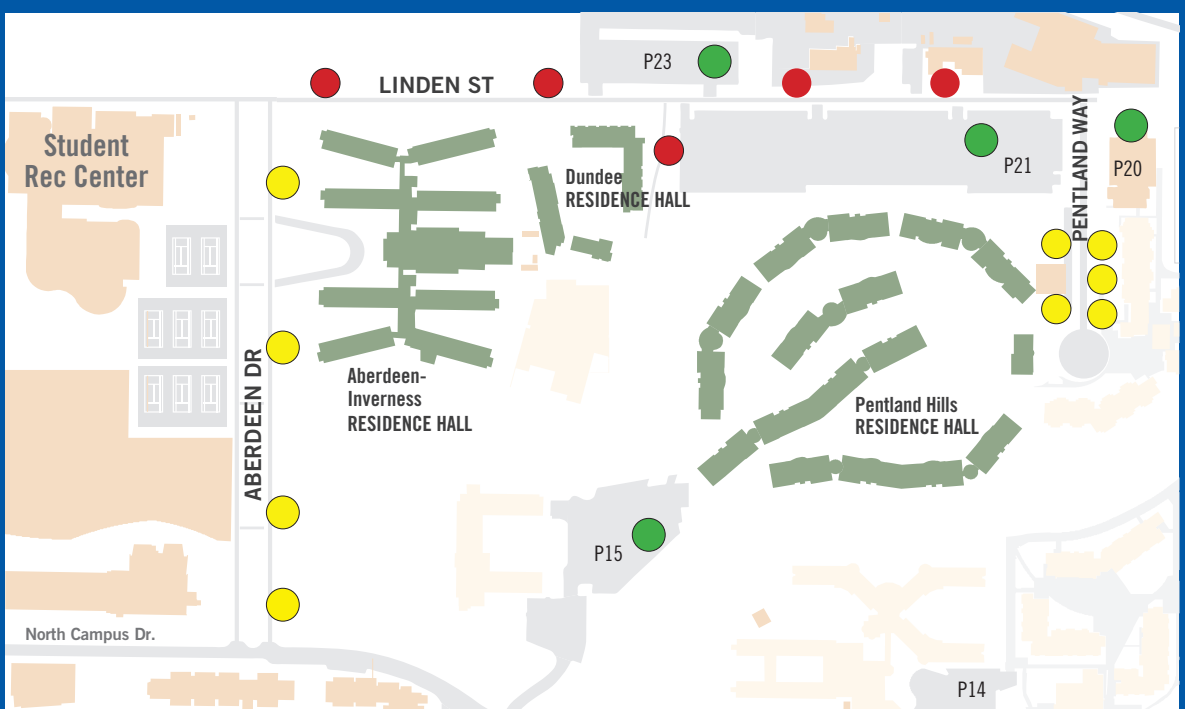

A-I, DUNDEE AND PENTLAND HILLS MOVE-OUT PREPARATIONS

LIMITED PARKING DURING MOVE OUT

In order to avoid citations or getting your car towed please schedule a move-out appointment at myhousing.ucr.edu so we can control the number of cars utilizing our very limited parking options.

- No parking on Linden St and Dundee/Glasgow driveway on Linden St.
- Limited parking will be available on Aberdeen Dr and Pentland Way.
- Lot 23, 15 and 20 are available Saturday June 11th.